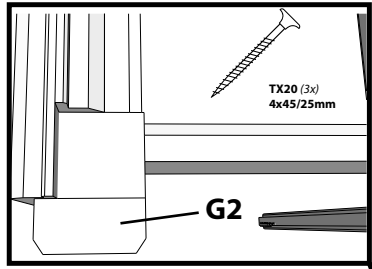

**HANSCRAFT**<sup>®</sup>  
european spa producer

**TAMPERE HS1**

\*NOT INCLUDED IN THE PACKAGE

\*NOT INCLUDED IN THE PACKAGE

\*NOT INCLUDED IN THE PACKAGE

**Nail (18x)**  
**1,6x32mm**

**TX20 (360x)**  
**4x45/25mm**

**C1 (17x)**  
**38x121x1380mm**

**C2 (34x)**  
**38x121x1380mm**

**C3 (1x)**  
**38x121x1380mm**

**D1 (4x)**  
**18x45x1307mm**

**E1 (11x)**  
**25x137x1341mm**

**E2 (2x)**  
**25x137x1856mm**

**F1 (1x)**  
**20x150x310mm**

**G1 (4x)**  
**36x36x1895mm**

**H1 (1x)**  
**20x140x1618mm**

**M1 (1x)**  
**72x1825x820mm**

**M2 (2x)**  
**18x45x1818mm**

**M3 (1x)**  
**18x45x705mm**

E1

E2

TX20 (32x)  
4x45/25mm

TX20 (12x)  
4x45/25mm

J2

J1

M3

M1

M2

TX20 (4x)  
5x100mm

TX20 (6x)  
4x45/25mm